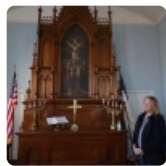

(<https://www.grandforksherald.com/lifestyle/arts-and-entertainment/fargos-mary-jocayley-finds-peace-inspiration-in-ancient-european-tradition-of-egg-color>)

Mar 30

Church art by Norwegian-American artist continues to inspire(<https://www.grandforksherald.com/news/church-art-by-norwegian-american-artist-continues-to-inspire>)

(<https://www.grandforksherald.com/news/church-art-by-norwegian-american-artist-continues-to-inspire>)

Mar 30 · 1

www.grandforksherald.com/news/church-art-by-norwegian-american-artist-continues-to-inspire